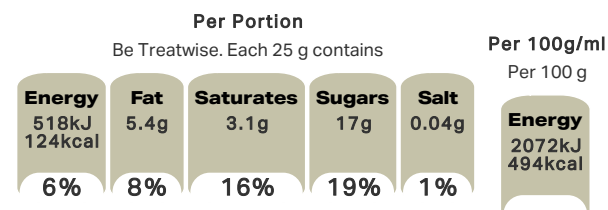

Components

Ingredients

Sugar

Milk

Cocoa Butter

Cocoa Mass

Skimmed **Milk** Powder

Whey Permeate Powder (from **Milk**)

Vegetable Fats (Palm, Shea)

Milk Fat

Modified Starches (Maize, Tapioca)

Emulsifiers (E442, E476)

Flavourings

Maltodextrin

Colours (Anthocyanins, Beetroot Red, Paprika Extract, Carotenes)

Milk Chocolate: Milk Solids 14 % minimum

Cocoa Solids 25 % minimum

Contains Vegetable Fats in addition to Cocoa Butter

Nutrition

	Per 100 g	Per 8 eggs (25 g)	*Reference Intakes
Energy	2072 kJ	518 kJ	8400 kJ
	494 kcal	124 kcal	2000 kcal
Fat	21 g	5.4 g	70 g
of which Saturates	13 g	3.1 g	20 g
Carbohydrate	70 g	18 g	260 g
of which Sugars	69 g	17 g	90 g
Fibre	1.6 g	0.4 g	-
Protein	4.2 g	1.0 g	50 g
Salt	0.15 g	0.04 g	6 g

* Reference intake of an average adult (8400 kJ / 2000 kcal)

Calculated Nutrition

	per 100g	Per 8 eggs (25 g)
Energy (kJ)	2072	518
Energy (kcal)	494	124
Fat (g)	21	5.4
of which saturates (g)	13	3.1
Carbohydrate (g)	70	18
of which sugars (g)	69	17
Fibre (g)	1.6	0.4
Protein (g)	4.2	1
Salt (g)	0.15	0.04

Front of Pack Nutrition

Nutrition Other Text

Reference intake of an average adult (8400 kJ / 2000 kcal)