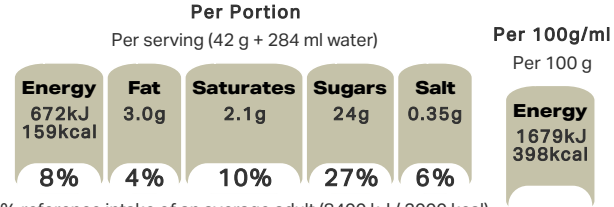

Energy (kcal)	398	159
Fat (g)	7.5	3
of which saturates (g)	5.2	2.1
Carbohydrate (g)	69	28
of which sugars (g)	61	24
Fibre (g)	8.8	3.5
Protein (g)	8.4	3.4
Salt (g)	0.88	0.35

Front of Pack Nutrition

% reference intake of an average adult (8400 kJ / 2000 kcal)

Nutrition Other Text

% reference intake of an average adult (8400 kJ / 2000 kcal)
Approximately 23 - 24 servings per pack

Reference Intake Statement

Reference Intake Statement - % reference intake of an average adult (8400 kJ / 2000 kcal)

Product Description

Alternative Description

Supplier Preferred Product Name - Cadbury Instant Hot Chocolate Tub 1Kg

Brand

Cadbury

Features

100% Sustainably Sourced Cocoa
Suitable for vegetarians

Standardised Brand

Brand - Cadbury

Regulated Product Name

Instant hot chocolate drink.