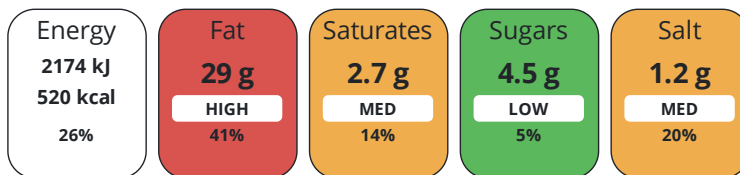

Vegan Diet	No	Vegetarian Diet	Suitable for
Halal Diet	No	Kosher Diet	No

NUTRITIONAL
INFORMATION

Each 100g/ml portion contains:

of your reference intake.

Typical values per 100g/ml : Energy 520kcal / 2174kJ