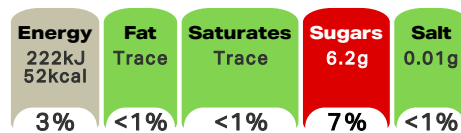

Nutrition

	Per 100g	Per 5 sweets	Reference Intake*	%RI*
Energy	1296kJ	222kJ	8400kJ	
	300kcal	52kcal	2000kcal	3%
Fat	0.1g	Trace	70g	<1%
of which: saturates	0.1g	Trace	20g	<1%
Carbohydrate	63g	11.0g	260g	4%
of which: sugars	35.6g	6.2g	90g	7%
Fibre	13.7g	2.4g	-	-
Protein	5g	0.9g	50g	2%
Salt	0.06g	0.01g	6g	<1%

*Reference Intake of an average adult (8400kJ/2000kcal)

Contains approximately 6 servings

Portions should be adjusted for children of different ages

Calculated Nutrition

	per 100g	Per 5 sweets
Energy (kJ)	1296	222
Energy (kcal)	300	52
Fat (g)	0.1	Trace
of which saturates (g)	0.1	Trace
Carbohydrate (g)	63	11
of which sugars (g)	35.6	6.2
Fibre (g)	13.7	2.4
Protein (g)	5	0.9
Salt (g)	0.06	0.01

Front of Pack Nutrition

Per Portion
Each 5 sweets contain

of an adult's Reference Intake (RI)*

Energy per 100g: 1296kJ/300kcal

*Reference Intake of an average adult (8400kJ/2000kcal)

Nutrition Other Text

Reference Intake of an average adult (8400kJ/2000kcal)