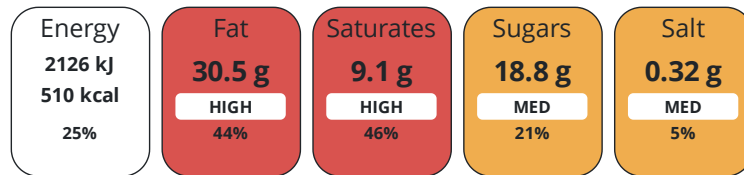

Each 100g/ml portion contains:

of your reference intake.

Typical values per 100g/ml : Energy 510kcal / 2126kJ

Nutrient	per 100g	RI per 100g
Energy (kJ)	2126 kJ	25%
Energy (kcal)	510 kcal	26%
Fat	30.5 g	44%
of which Saturates	9.1 g	46%
Carbohydrate	32.4 g	12%
of which Sugars	18.8 g	21%
Protein	22.8 g	46%
Salt	0.32 g	5%