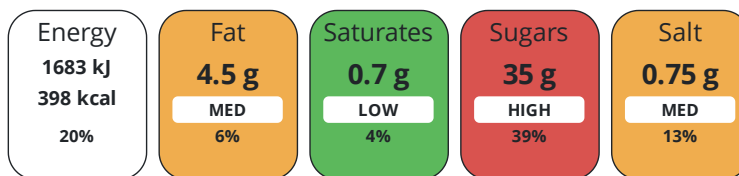

NUTRITIONAL
INFORMATION

Each 100g/ml portion contains:

of your reference intake.

Typical values per 100g/ml : Energy 398kcal / 1683kj

| Nutrient | per 100g | RI per 100g | per 30g serving | RI per 30g serving |
|----------------------|----------|-------------|-----------------|--------------------|
| Energy (kJ) | 1683 kJ | 20% | 504.9 kJ | 6% |
| Energy (kcal) | 398 kcal | 20% | 119.4 kcal | 6% |
| Fat | 4.5 g | 6% | 1.4 g | 2% |
| of which Saturates | 0.7 g | 4% | 0.2 g | 1% |
| Carbohydrate | 82 g | 32% | 24.6 g | 9% |
| of which Sugars | 35 g | 39% | 10.5 g | 12% |
| Fibre | 2.5 g | | 0.8 g | |
| Protein | 6 g | 12% | 1.8 g | 4% |
| Salt | 0.75 g | 13% | 0.2 g | 3% |