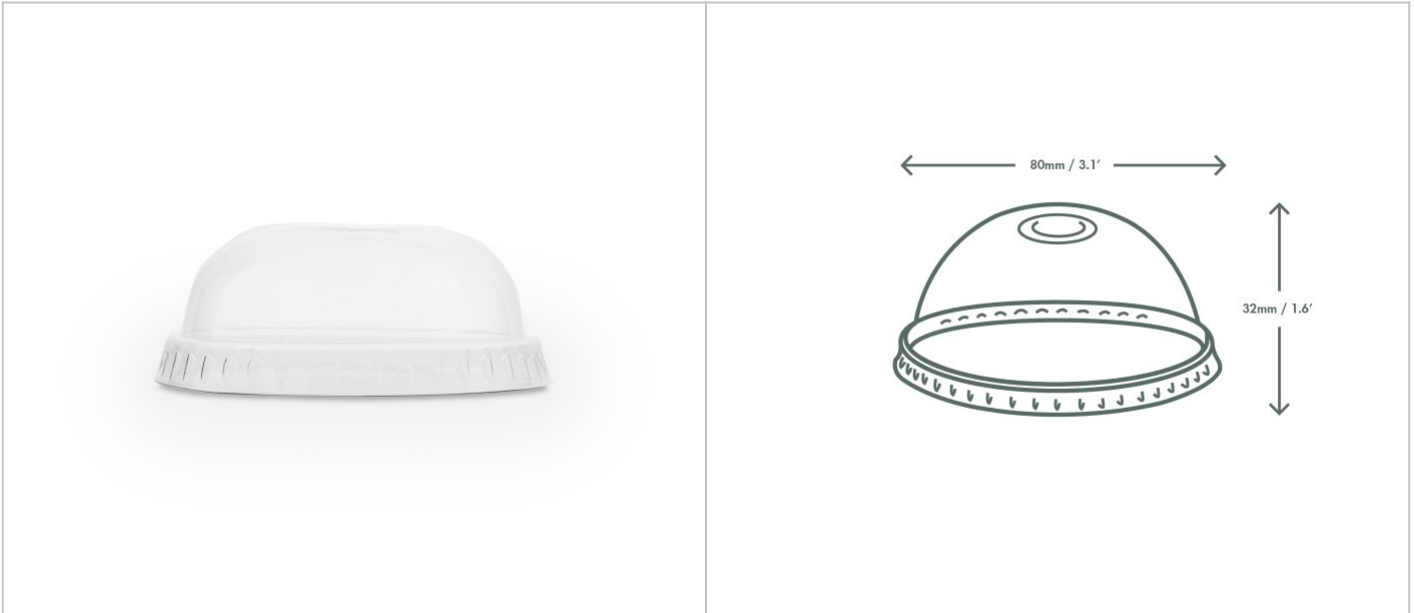

**Product name** 76-Series PLA dome lid, straw slot

**Product code** C76D-CH

<b>Description</b>	A domed lid for Vegware's 76-Series cups, with a straw slot. A straw-slot lid for cold drinks to go. Made from PLA, a renewable material made from plants. Clear for visibility. Award-winning quality by Vegware, made from plants. Commercially compostable where accepted.
--------------------	---

<b>Case count</b>	1000
<b>Pack size</b>	50
<b>Packs per case</b>	20
<b>Product Dimensions</b>	Top diameter: 76mm Height: 32mm Weight: 6g

<b>Case length (mm)</b>	420
<b>Case width (mm)</b>	240
<b>Case depth (mm)</b>	350
<b>Case volume (m<sup>3</sup>)</b>	0.035
<b>UK pallet count</b>	40
<b>EU pallet count</b>	40