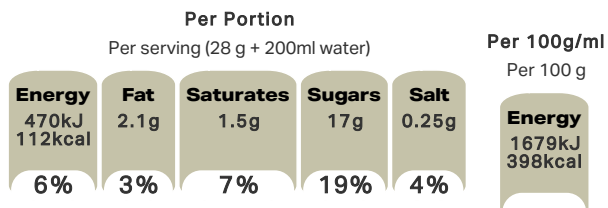

Components

Ingredients

Sugar
Fat-Reduced Cocoa Powder (15 %)
Whey Powder (from **Milk**)
Glucose Syrup
Skimmed **Milk** Powder
Palm Oil
Soluble Maize Fibre
Milk Chocolate (3.5 %) (**Milk**, Sugar, Cocoa Butter, Cocoa Mass, Vegetable Fats (Palm, Shea), Emulsifier (E442), Flavourings)
Anti-Caking Agent (E551)
Salt
Milk Protein
Acidity Regulator (E501)
Flavourings (contain **Milk**)
Thickener (E407)
Emulsifier (E471)

Nutrition

	Per 100 g:	Per Serving:
Energy	1679 kJ (398 kcal)	470 kJ (112 kcal)
Fat	7.5 g	2.1 g
of which Saturates	5.2 g	1.5 g
Carbohydrate	69 g	19 g
of which Sugars	61 g	17 g
Fibre	8.8 g	2.5 g
Protein	8.4 g	2.4 g
Salt	0.88 g	0.25 g

Calculated Nutrition

	per 100g	Per Serving:
Energy (kJ)	1679	470
Energy (kcal)	398	112
Fat (g)	7.5	2.1
of which saturates (g)	5.2	1.5
Carbohydrate (g)	69	19
of which sugars (g)	61	17
Fibre (g)	8.8	2.5
Protein (g)	8.4	2.4
Salt (g)	0.88	0.25

Front of Pack Nutrition

% reference intake of an average adult (8400 kJ / 2000 kcal)

Reference Intake Statement

Reference Intake Statement - % reference intake of an average adult (8400 kJ / 2000 kcal)