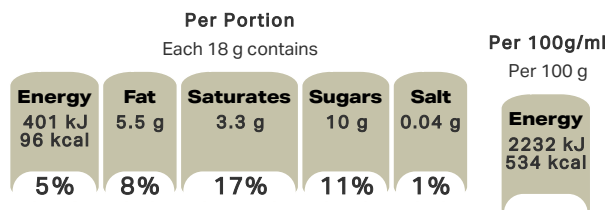

Components

Ingredients

Milk**

Sugar

Cocoa Butter

Cocoa Mass

Vegetable Fats (Palm, Shea)

Emulsifiers (E442, E476)

Flavourings

Milk Solids 20 % minimum, actual 23 %

Cocoa Solids 20 % minimum

Contains Vegetable Fats in addition to Cocoa Butter

**The equivalent of 426 ml of Fresh Liquid Milk in every 227 g of Milk Chocolate

Allergy Text

May contain Nuts, Wheat.

Nutrition

	Per 100 g:	Per Bar (18 g):
Energy	2232 kJ (534 kcal)	401 kJ (96 kcal)
Fat	30 g	5.5 g
of which Saturates	18 g	3.3 g
Carbohydrate	57 g	10 g
of which Sugars	56 g	10 g
Fibre	2.1 g	0.3 g
Protein	7.3 g	1.3 g
Salt	0.24 g	0.04 g

Calculated Nutrition

	per 100g	Per Bar (18 g):
Energy (kJ)	2232	401
Energy (kcal)	534	96
Fat (g)	30	5.5
of which saturates (g)	18	3.3
Carbohydrate (g)	57	10
of which sugars (g)	56	10
Fibre (g)	2.1	0.3
Protein (g)	7.3	1.3
Salt (g)	0.24	0.04

Front of Pack Nutrition

%Reference intake of an average adult (8400 kJ / 2000 kcal)